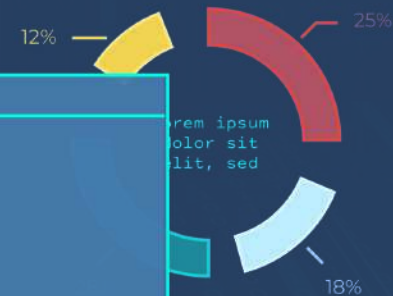

Lorem ipsum dolor sit amet, consectetur adipiscing elit, sed diam nonummy nibh euismod tincidunt ut laoreet dolore