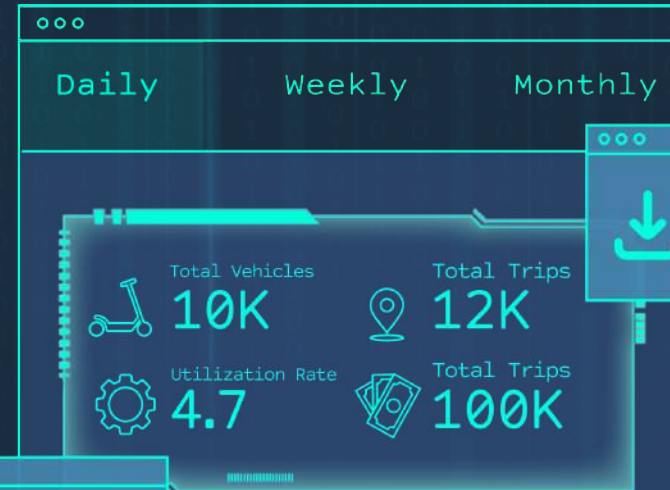

B2B

- -Daily Performance Report
- -Awareness Campaign
- -Direct Marketing
- -Season Comprehensive Performance
- -AI customer Insight

Lorem ipsum dolor sit amet, consectetur adipiscing elit, sed diam nonummy nibh euismod tincidunt ut laoreet dolore

Lorem ipsum dolor sit amet, consectetur adipiscing elit, sed diam
Lorem ipsum dolor sit amet, consectetur adipiscing elit, sed diam
Lorem ipsum dolor sit amet, consectetur adipiscing elit, sed diam